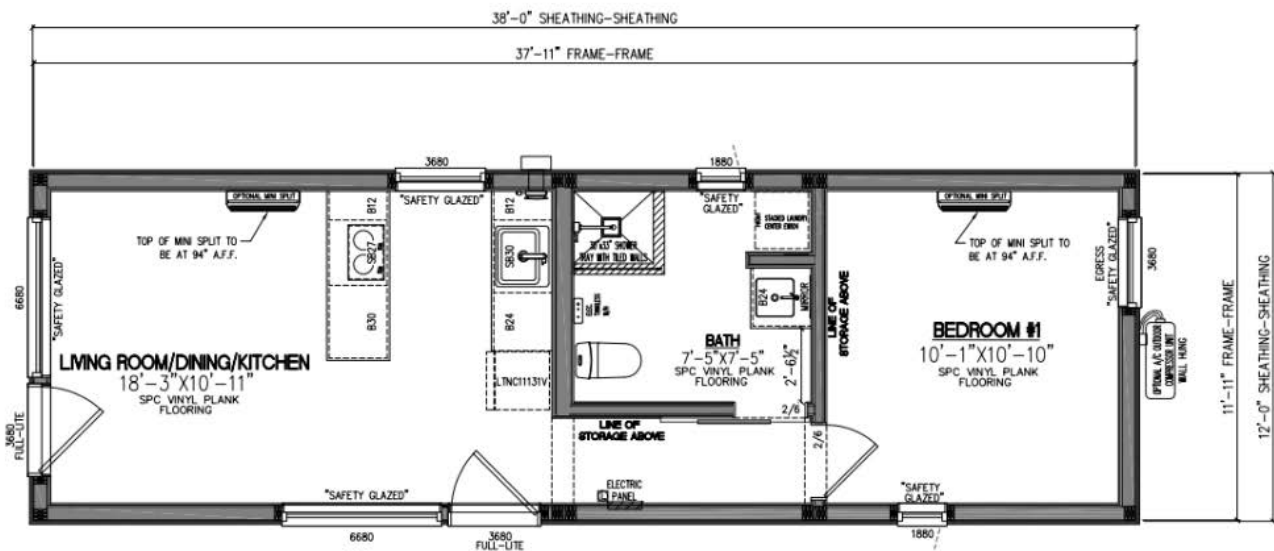

Bathroom

- Walk in shower, glass wall, black slim profile shower base, Fibro shower wall panels in white slate
- Sink: full size black quartz vanity top with 18" cabinet and black matte vessel sink
- Toilet: one-piece modern white toilet
- LED backlit bathroom mirror
- Wall exhaust fan
- Delta Modern Collection faucet
- Rheem tankless water heater

Windows/doors

- Option to change one or both door/window units to big lift and slides (price increase)

FLOOR PLAN